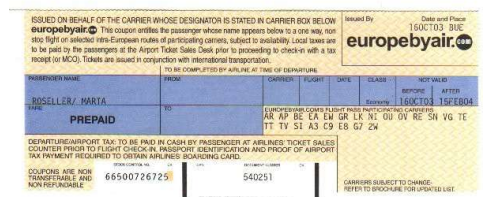

FINAL DOCUMENTS

1. We provide you with a ticket jacket that explains How the Flight Pass Works. Of special importance is that passengers are:
  - a. Advised to call and reconfirm their reservations 72 hours in advance as European airlines do change schedules frequently, especially when Daylight Savings Time changes.
  - b. Advised to allow for extra time at the airport as taxes are to be paid at the Sales desk prior to check-in.
  - c. Includes Terms and Conditions
2. Standard airline ticket stock that is processed through BSPs and the IATA Clearing House is not used for the FlightPass product. We instead created a FlightPass document that is accepted by the participating airlines. More details on advance purchase and settlement are available separately. When you have been provided with FlightPasses, you print the FlightPasses on a normal printer showing the passenger's name, valid dates and participating airlines. Because Passes can be used on any airline and changes are allowed in the FROM/TO boxes, these fields are left "open". Flight reservation details and/or an invoice should be provided separately and not printed on the Flight Pass itself.
3. A list of Participating Airline Reservation Numbers will be provided as a MS Word document that can be used by passengers when traveling in Europe to make or change reservations by calling the airlines directly.